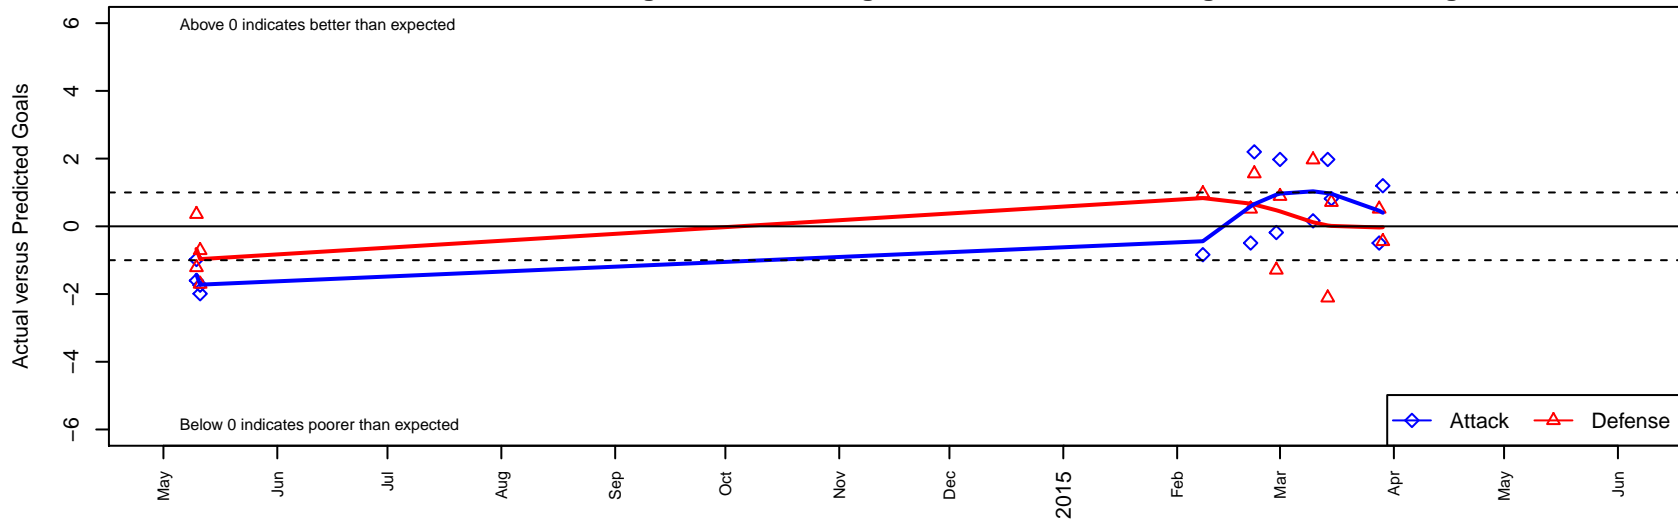

CDA Sting Real Madrid G99

Coeur d'Alene Sting SC
 Coeur d'Alene, ID
 G99 total strength=1420
 attack=9.81 defense=7.48
 spr league = Win PSPL WSPL One U15

alt names used:
 Sting Real Madrid
 Sting Soccer Club Morales

Venues played:
 2014 HotShot – Silver U14
 2014 Win PSPL WSPL One U15

CDA Sting Real Madrid G99
 Dots are actual minus expected GF (blue circles) and GA (red triangles).
 Blue line is smoothed change in attack strength. Red is smoothed change in defense strength.

**attack and defense variance (black dot)
relative to other teams
and top 10 in region**

**attack and defense rating
relative to others at age
and all opponents in last 13 months**

**attack and defense rating
relative to others at age
and all opponents in last 13 months**

Performance relative to 13 month average

Performance relative to 13 month average

Distribution of opponents
 Red = Lose zone, Blue = Win zone, Green = Even
 Black line separates win/lose zones

lot. A=Neither has attack advantage, B=Opponent has both attack and defense advantage, C=Opponent has both attack and defense disadvantage, D=Both have