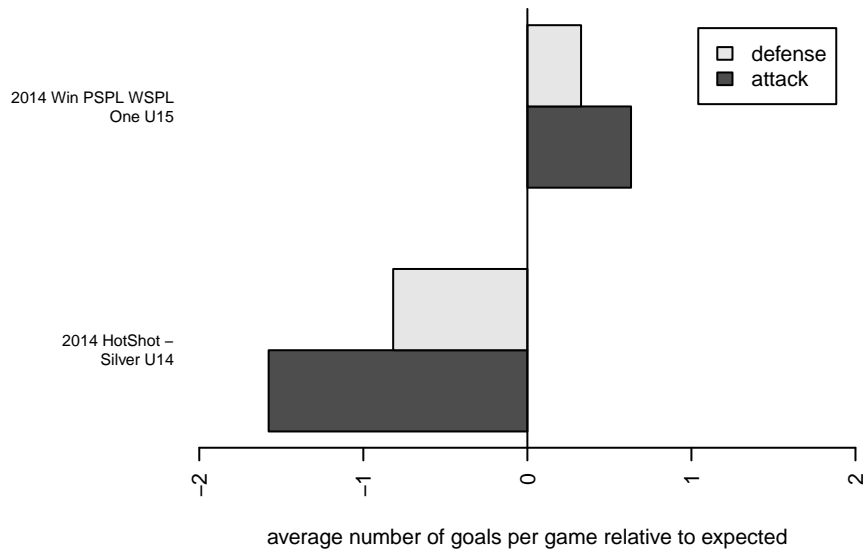

Venues played:
 2014 HotShot – Silver U14
 2014 Win PSPL WSPL One U15

CDA Sting Real Madrid G99
 Dots are actual minus expected GF (blue circles) and GA (red triangles).
 Blue line is smoothed change in attack strength. Red is smoothed change in defense strength.

**attack and defense variance (black dot)
relative to other teams
and top 10 in region**

**attack and defense rating
relative to others at age
and all opponents in last 13 months**

**attack and defense rating
relative to others at age
and all opponents in last 13 months**

Performance relative to 13 month average

Performance relative to 13 month average

Distribution of opponents
 Red = Lose zone, Blue = Win zone, Green = Even
 Black line separates win/lose zones

lot. A=Neither has attack advantage, B=Opponent has both attack and defense advantage, C=Opponent has both attack and defense disadvantage, D=Both have